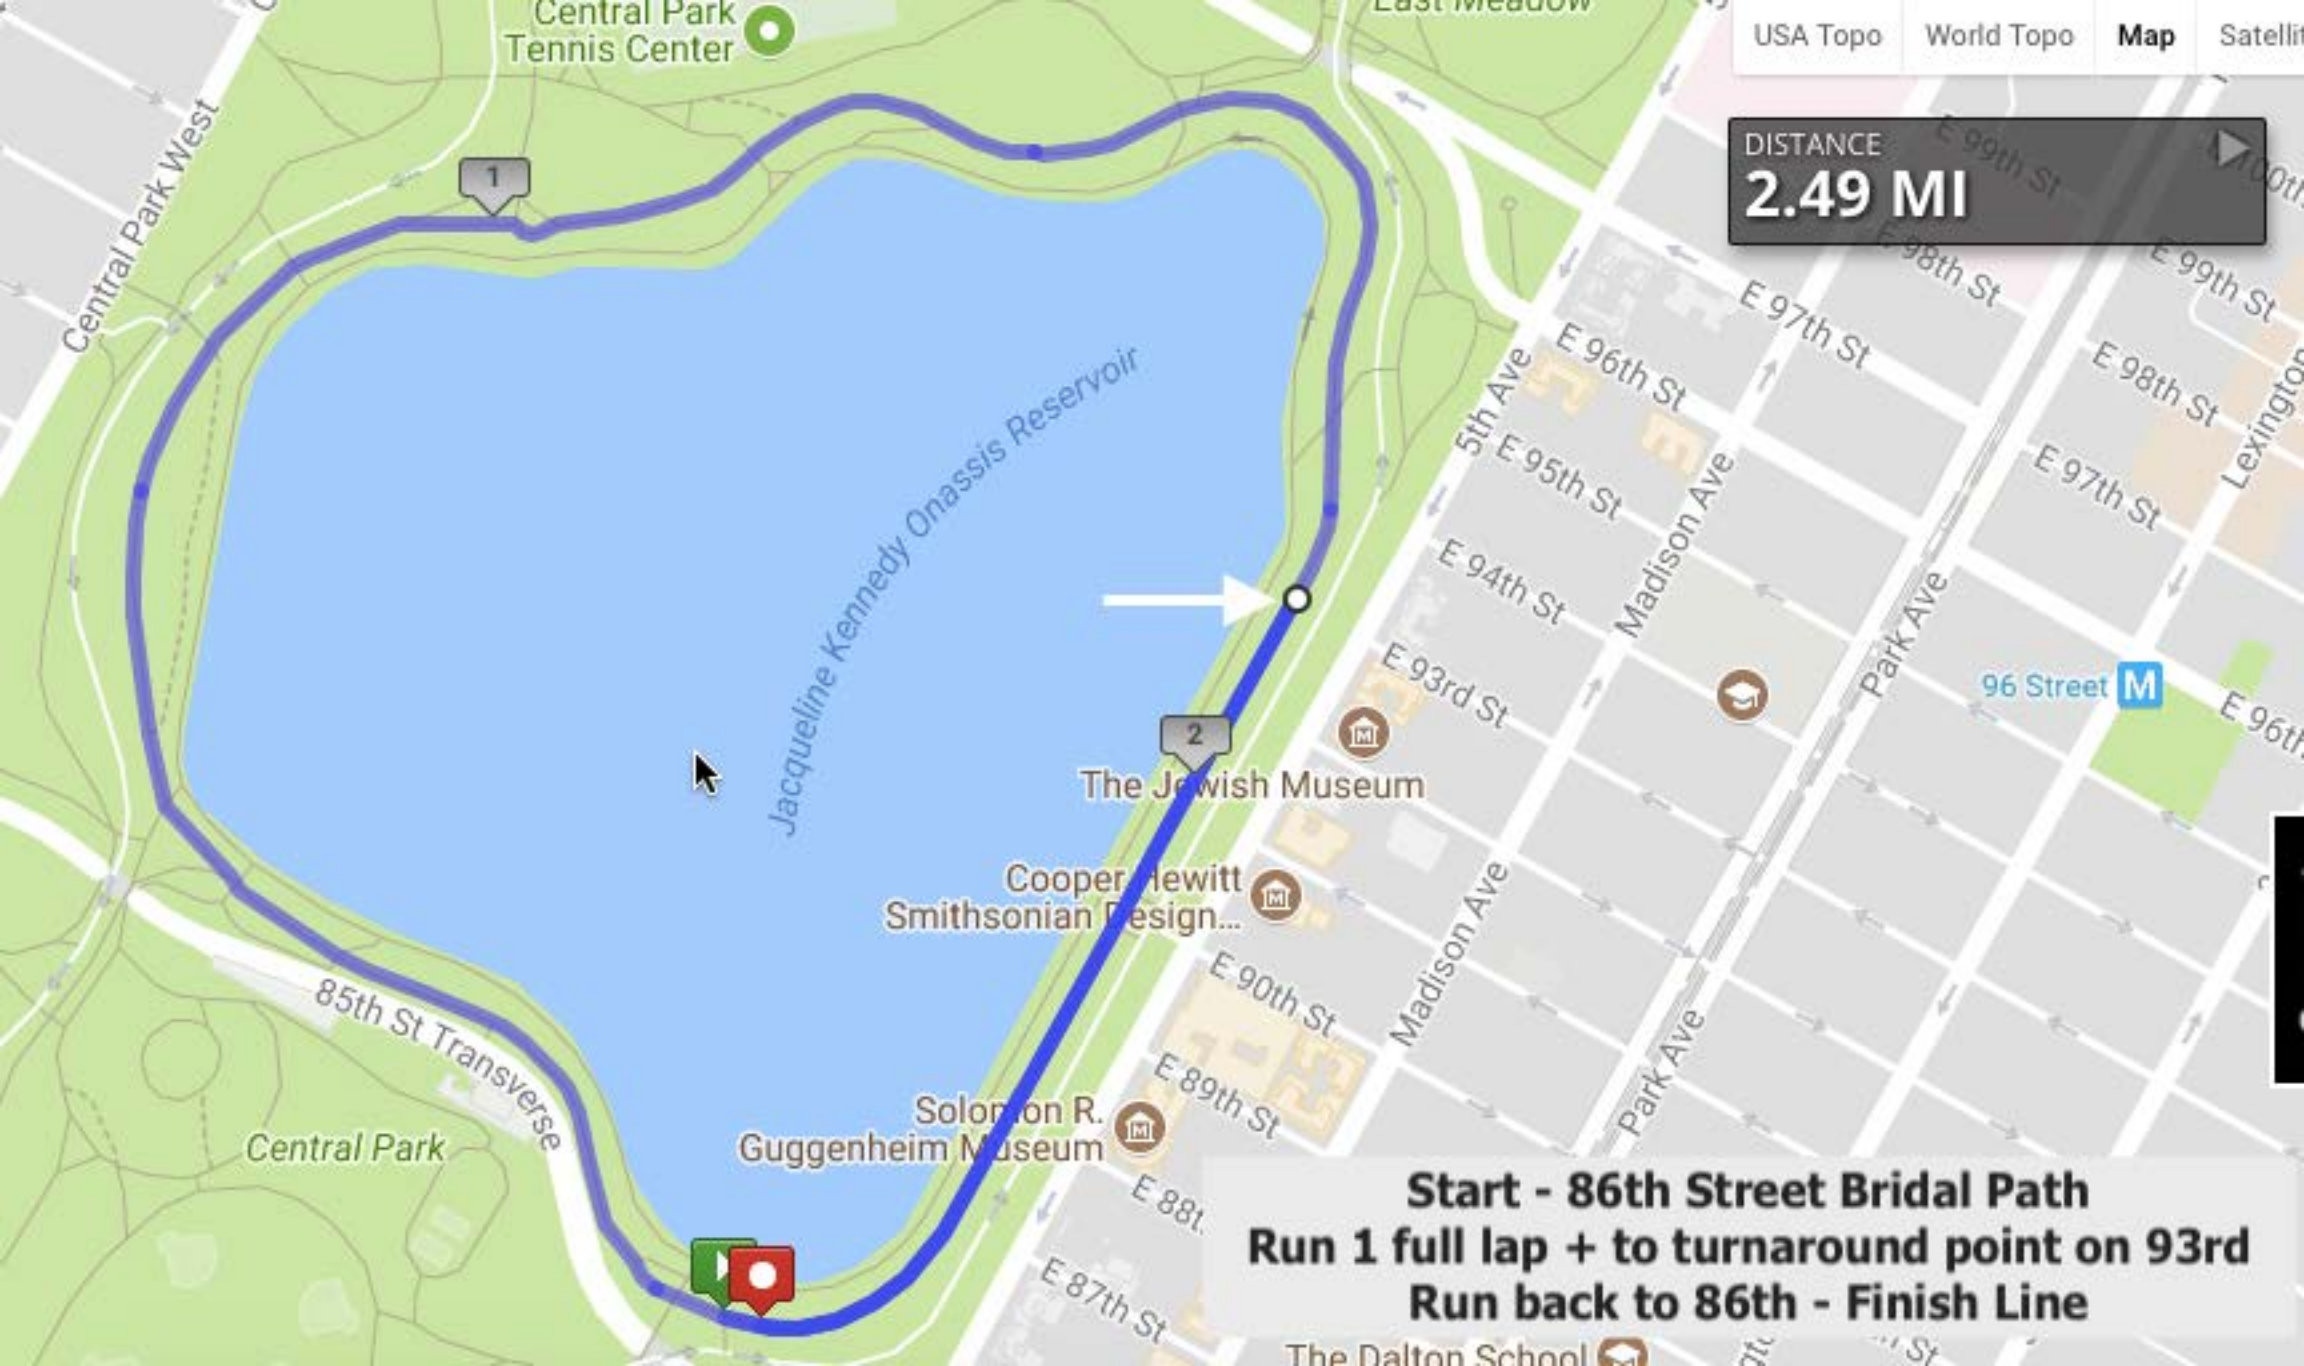

DISTANCE
2.49 MI

Start - 86th Street Bridal Path
Run 1 full lap + to turnaround point on 93rd
Run back to 86th - Finish Line